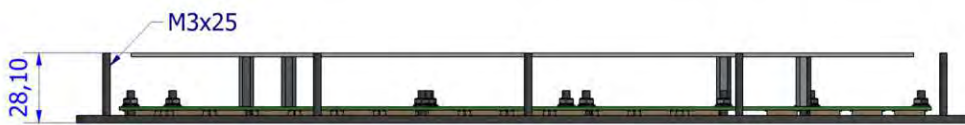

DIMENSIONAL DRAWING

panel mount version

dim in mm.

COLOURS

Keyboard & Key Background : PANTONE Black 2 C 2X

Key edges & key legends : white Translucent

The company reserves the right to alter without prior knowledge the specification or design of any standard product or service.