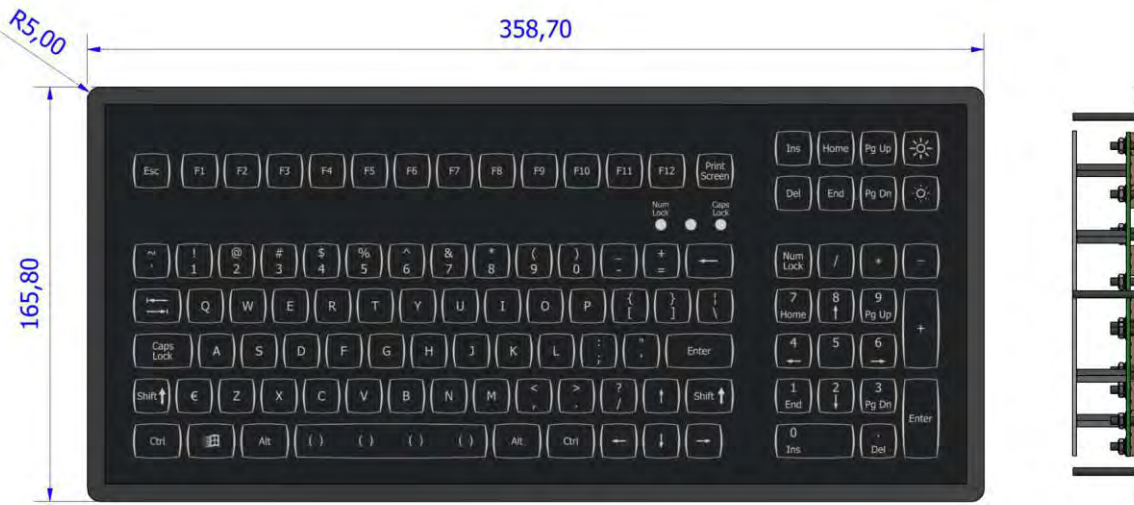

DIMENSIONAL DRAWING

panel mount version

dim in mm.

COLOURS

Keyboard & Key Background : PANTONE Black 2 C 2X

Key edges & key legends : white Translucent

The company reserves the right to alter without prior knowledge the specification or design of any standard product or service.