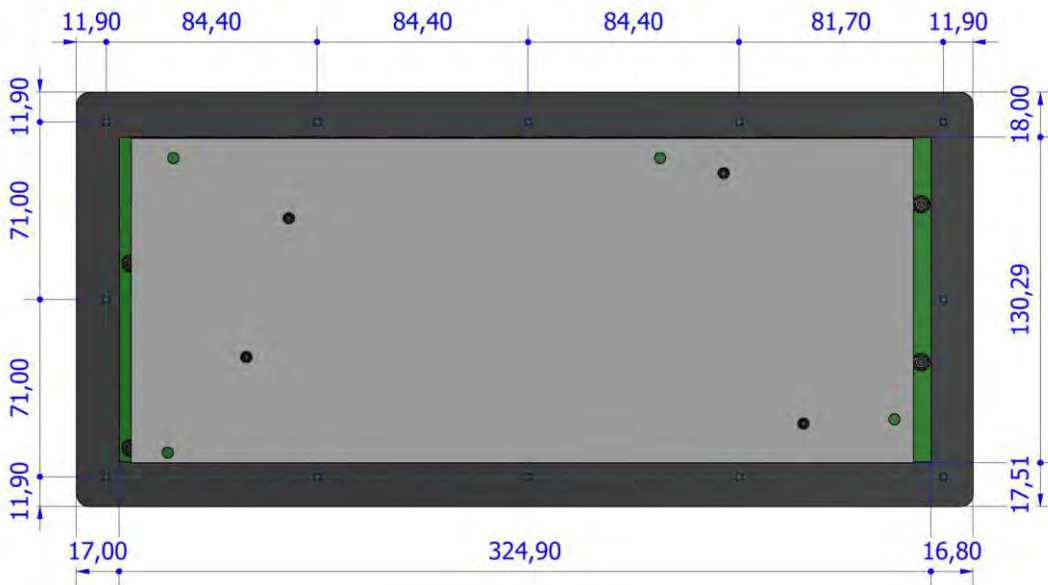

DIMENSIONAL DRAWING

panel mount version

dim in mm.

COLOURS

Keyboard & Key Background : PANTONE Black 2 C 2X

Key edges & key legends : white Translucent

The company reserves the right to alter without prior knowledge the specification or design of any standard product or service.